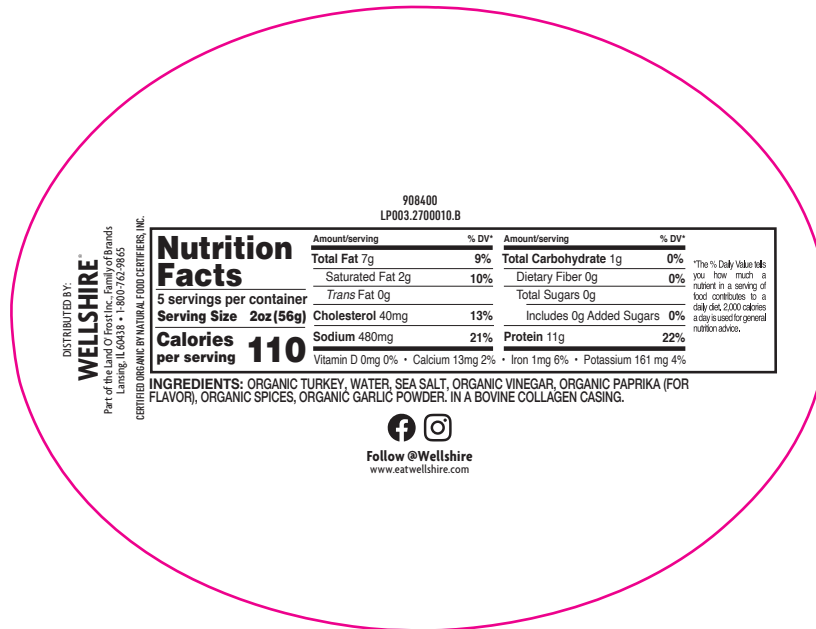

APPROVED

By Kaylani Lopez at 1:56 pm, Jan 14, 2026

MAIN SPOT COLORS					SECONDARY SPOT COLORS			
PMS 1815	PMS 2273 40%	PMS 2273	PMS 6123	PMS 575	PMS 4102	PMS 4213	PMS 3508	PMS 2035
LABEL I.D.	908400 WEF SF Organic Smoked Fresh Turkey Kielbasa							
PRODUCER:	Godshall's							
PRINTER:	Catapult							
SIZE:	4.2494"W x 3.2479"H Oval							
MATERIAL:	White Bopp							
ADHESIVE/FINISH:	Perminate & Laminated							
REROLL DIRECTION:	#2							
ORIGINATION DATE:	6.10.25							
Modification DATE:	1.5.26							
ARTIST:								
Tessa Kriss - Junior Graphic Design								